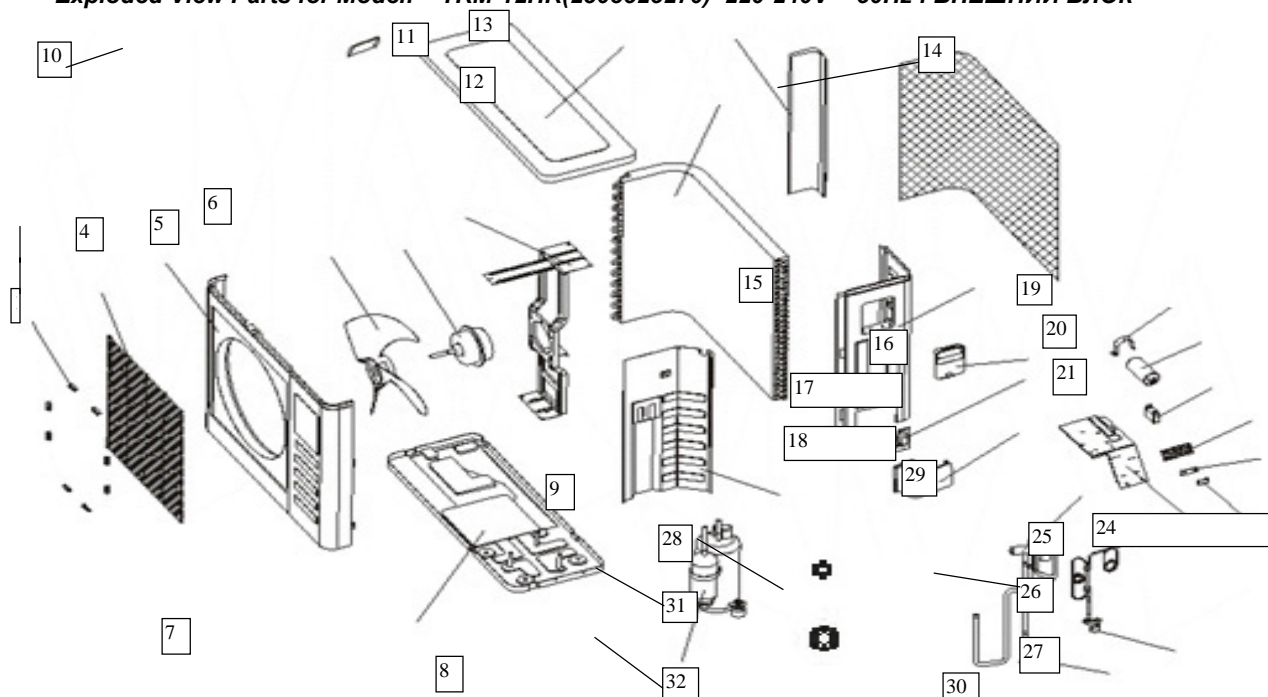

Exploded View Parts for Model: TRM-12HR(2303525270) 220-240V~ 50Hz : ВНЕШНИЙ БЛОК

No.	Part Name	Quantity	Sale code	BOM code
1	Clamp for front net	6	10112121801	2113511801
2	Front net	1	10109121801	2123510023
3	Front clapboard	1	13012111801	2123525264
4	Propeller fan	1	10112121803	2110030502
5	Fan motor	1	10112111801	2240040355
6	Holder for fan motor	1	50312121801	2123525213
7	Chassis	1	12812121808	2123529076
8	Compressor	1	10112121821	2140061301
9	Separating board	1	10116113813	2123525227
10	Small Handle	1	10830121811	2115029006
11	Cover	1	13012111805	2123525265
12	Condenser	1	11612121803	2153526670
13	Installation board , left	1	13012111803	2123525267
14	Rear net	1	13012111806	2113525201
15	Right clapboard	1	13012111808	2123529025
16	Big handle	1	10112121808	2113500005
17	Installation plate for valves	1	10118113805	2123500018
18	Water collector	1	10118121832	2113529005
19	Capacitor clamp	1	10112121814	2120010002
20	Compressor capacitor	1	30324313020	2240100602
21	Fan motor capacitor	1	10112121815	2240119014
22	Wire joint	1	10109121823	2230145005
23	Washer for wire joint	1	10112121817	2113500004
24	Clamp for wiring	1	10112121816	2121990001
25	Installation board for E-parts	1	10309121282	2123526710
26	High Pressure Valve Ass'y	1	13512121801	2163529695
27	Liquid pipe valve	1	10118121830	2160074022
28	Gas valve assy	1	13512121802	2163529697
29	4-ways valve	1	10312121852	2160069003
30	Low-pressure Valve	1	10312121858	2160072117
31	Copper nut, TLM-A01	1	10909121012	2160032000
32	Copper nut, TLM-B02	1	10912121019	2160032002