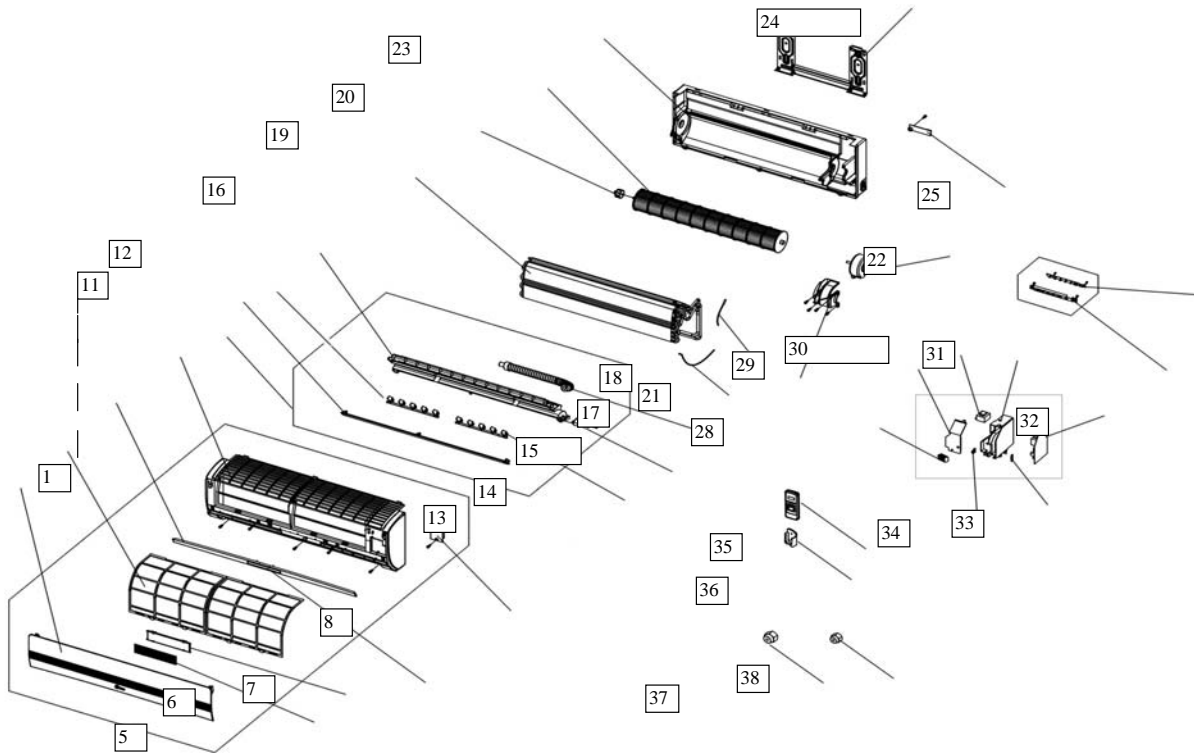

Exploded View Parts for Model TRM-12HR(2303041950) 220~240V,50Hz: ВНУТРЕННИЙ БЛОК

| No. | Part Name | Quantity | Sale code | BOM Code |
|-----|--|----------|-------------|------------|
| 1 | Front Panel | 1 | 11612111039 | 2113049126 |
| 2 | Air filter | 2 | 11612111040 | 2113041353 |
| 3 | Decoration bar | 1 | 11607111018 | 2113031965 |
| 4 | Panel frame assy | 1 | 11612111048 | 2113049127 |
| 5 | Air cleaner | 1 | 10109121226 | 2113010212 |
| 6 | Air cleaner holder | 1 | 10109121225 | 2113010217 |
| 7 | Indicator for LED | 1 | 11607111020 | 2113031964 |
| 8 | Window cover for repairing | 1 | 53312121003 | 2113049142 |
| 9 | Air out frame assy | 1 | 11612111042 | 2113041352 |
| 10 | Horizontal louver | 1 | 11612111043 | 2113041356 |
| 11 | Louver holder | 1 | 13412111008 | 2113041358 |
| 12 | Air out frame | 1 | 11612111044 | 2113041355 |
| 13 | Vertical louver | 10 | 11612111045 | 2113041357 |
| 14 | Louver motor | 1 | 10121121218 | 2240020006 |
| 15 | Drain hose | 1 | 10109121215 | 2113000001 |
| 16 | Evaporator | 1 | 13412111011 | 2153049032 |
| 17 | Evaporator temp sensor | 1 | 10109121242 | 2243069051 |
| 18 | Indoor temp sensor | 1 | 10109121243 | 2243069052 |
| 19 | Bearing seat | 1 | 10309121220 | 2273010201 |
| 20 | Cross Flow Fan , Ass'y | 1 | 13412111014 | 2110020100 |
| 21 | Motor bearing cover | 1 | 13412111013 | 2113049106 |
| 22 | plastic-seal motor | 1 | 10312121216 | 2240030213 |
| 23 | Chassis | 1 | 11612111046 | 2113049104 |
| 24 | Installation plate | 1 | 11605113012 | 2123039002 |
| 25 | Connecting pipe clamp | 1 | 10309121225 | 2113010204 |
| 26 | Display board , Ass'y | 1 | 11607111024 | 2333019123 |
| 27 | Indicator holder | 1 | 11607111025 | 2113031980 |
| 28 | Wire joint, 5p | 1 | 10124121203 | 2230145023 |
| 29 | E-part box cover | 1 | 13412111016 | 2113049112 |
| 30 | Transformer | 1 | 10718121006 | 2230090029 |
| 31 | Electric part box | 1 | 13412111017 | 2113049107 |
| 32 | Main control board (including Program chip) | 1 | 11612111049 | 2133049059 |
| | | 1 | 11612111057 | 2130073650 |
| 33 | Power cord clamp | 1 | 10309121235 | 2113010209 |
| 34 | Wire clamp | 1 | 11612111061 | 2110201001 |
| 35 | Remote Controller | 1 | 11608121014 | 2335506564 |
| 36 | Holder, Remote Controller | 1 | 10718121009 | 2113139022 |
| 37 | Copper nut, TLM-B02 | 1 | 10912121019 | 2160032002 |
| 38 | Copper nut, TLM-A01 | 1 | 10909121012 | 2160032000 |